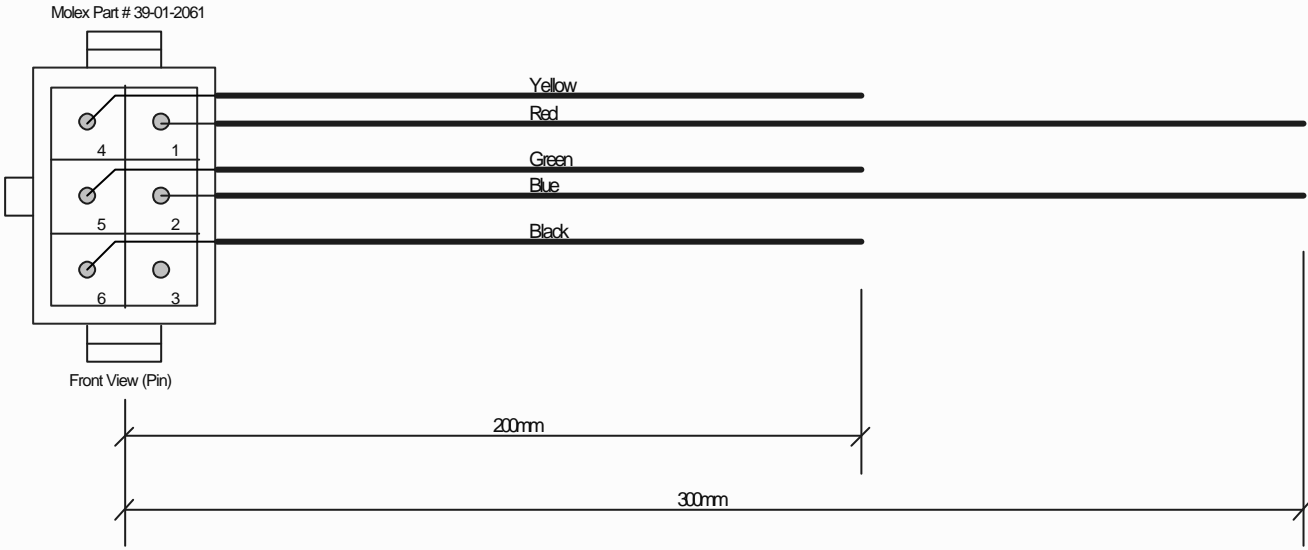

Part # BD-4501

Copyright (C) 2006 by BonusData AG,CH-4710 Balsthal

Title		
MDB connection cable for SPS2MDB		
Size	Number	Revision
A4	13-2-1	
Date:	30.08.2006	Sheet of 1 of 1
File:	\\.\13-2-1.SchDoc	Drawn By: Anton Kappeler